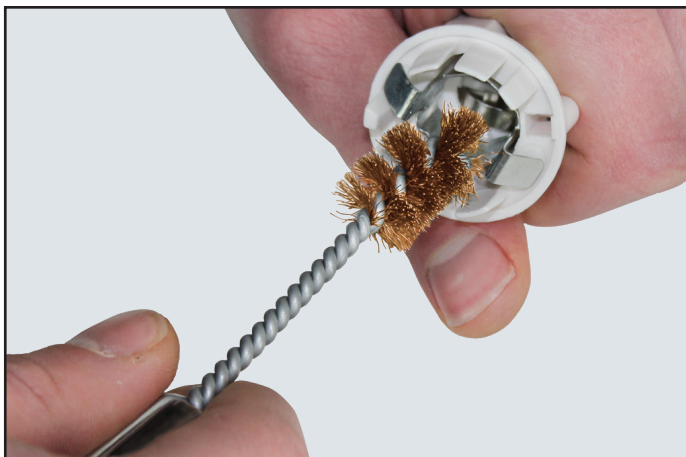

## LIGHT SOCKET BRUSH KIT

Corroded Light Bulb Sockets?

The new tufted end is specially designed to clean the entire light socket in one operation.

### Features and Benefits

- Special tufted end safely cleans the side and bottom of a light socket in one pass
- For 1156/1157 type light bulb sockets and 5/8"-3/4" bores

### Includes:

- Brass brush for copper connectors and moderate corrosion
- Stainless steel brush for severe corrosion
- 2 ml DeoxIT® Contact Cleaner
- SWAB-EEZ®

**Thoroughly Cleans Bottom and Sides of Socket with One Motion**