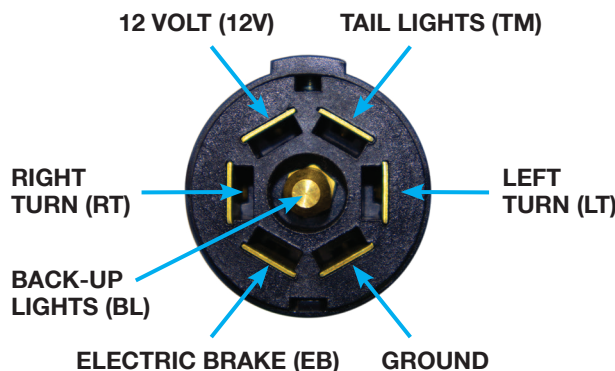

# 7-WAY FLAT (SPADE) PIN TOWING MAINTENANCE KIT WITH TERMINAL CHASER™

## Test, Clean and Restore Male and Female 7-Way Flat (J2863) Pin Connectors and Terminals

Quickly test, clean and repair truck and trailer connections. The included tester will verify that the tow vehicle is sending the correct signals to the connector, while the cleaning tools remove corrosion and verify proper pin size on both male and female truck/trailer plugs. For use with 7-way flat (J2863) connectors.

### Features and Benefits

- Tests tractor electrical circuits
- Removes corrosion from truck and trailer connectors
- Great preventative maintenance tool
- Enhances electrical contact points and extends harness life
- Promote safety and limit road hazards
- Connector cleaners can be used as a pin wear gauge