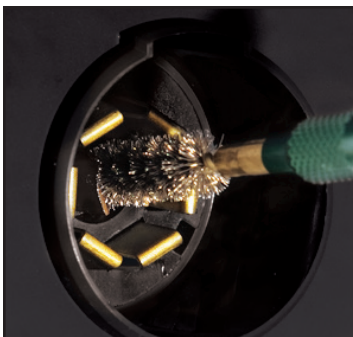

#8028

7-WAY FLAT (SPADE) PIN TOWING MAINTENANCE KIT

Test, Clean and Restore Male and Female 7-Way Flat (Spade) Pin Connectors and Terminals

Test, clean and restore 7-way spade pin connections. The tester will verify that the tow vehicle is sending proper signal to the connector, while accompanying cleaning tools will remove corrosion, and verify proper pin size on both male and female truck/trailer plugs. For use with 7-way spade connectors.

Features And Benefits

- Quickly tests, cleans and repairs truck and trailer connectors
- Extends harness life
- Great preventative maintenance tool
- Promotes safety and reduces road hazards
- Connector cleaner can be used as a pin-wear gauge