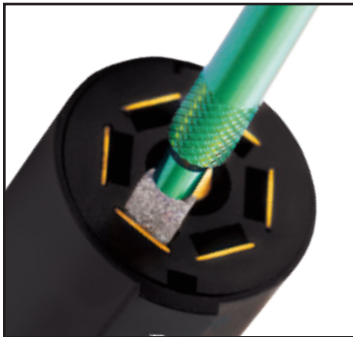

#8028

7-WAY FLAT (SPADE) PIN TOWING MAINTENANCE KIT

Test, Clean and Restore Male and Female 7-Way Flat (Spade) Pin Connectors and Terminals

Test, clean and restore 7-way spade pin connections. The tester will verify that the tow vehicle is sending proper signal to the connector, while accompanying cleaning tools will remove corrosion, and verify proper pin size on both male and female truck/trailer plugs. For use with 7-way spade connectors.

Features And Benefits

- Quickly tests, cleans and repairs truck and trailer connectors
- Extends harness life
- Great preventative maintenance tool
- Promotes safety and reduces road hazards
- Connector cleaner can be used as a pin-wear gauge