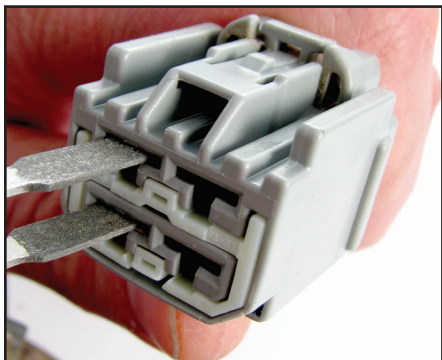

SPECIALTY TOOLS • ABRASIVES • TRAILER TESTERS

#8040

FLAT-PIN TERMINAL CHASER™ SET

For Electrical Flat (Spade) Type Pin Connectors

The 3-pc., pro-series Flat-Pin Terminal Chaser™ Set features highly-durable and abrasive coatings that clean and enhance connections to reduce diagnostic guesswork and increase overall harness life. The set includes a large, medium and small cleaner specifically designed and custom engineered to fit and clean most flat pin connectors. Use one prong of the tip to clean a female pin, or use both tips to grip and scrape corrosion off the male pins.

Features and Benefits

- Highly durable with mild abrasive coating
- Pivoting-handle design for added versatility
- Works for both male and female connectors on flat (spade) pin-type terminals
- Designed to clean and enhance electrical connections safely
- Reduces diagnostic guesswork
- Increase overall harness life
- Comes with a large, medium and small size cleaner for the most common electrical connectors
- Includes a premium-quality holster with magnetic clasp

Cleans Male Connectors

Cleans Female Connectors

Access Hard-to-Reach Areas

PATENTED