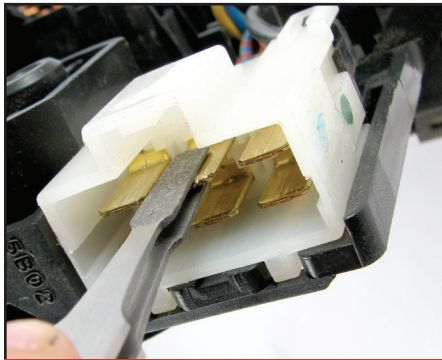

SPECIALTY TOOLS • ABRASIVES • TRAILER TESTERS

#8040

FLAT-PIN TERMINAL CHASER™ SET

For Electrical Flat (Spade) Type Pin Connectors

The 3-pc., pro-series Flat-Pin Terminal Chaser™ Set features highly-durable and abrasive coatings that clean and enhance connections to reduce diagnostic guesswork and increase overall harness life. The set includes a large, medium and small cleaner specifically designed and custom engineered to fit and clean most flat pin connectors. Use one prong of the tip to clean a female pin, or use both tips to grip and scrape corrosion off the male pins.

Features and Benefits

- Highly durable with mild abrasive coating
- Pivoting-handle design for added versatility
- Works for both male and female connectors on flat (spade) pin-type terminals
- Designed to clean and enhance electrical connections safely
- Reduces diagnostic guesswork
- Increase overall harness life
- Comes with a large, medium and small size cleaner for the most common electrical connectors
- Includes a premium-quality holster with magnetic clasp

Cleans Male Connectors

Cleans Female Connectors

Access Hard-to-Reach Areas

PATENTED