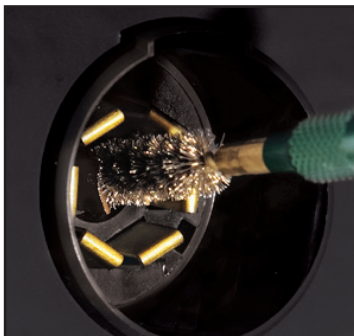

## 7-WAY FLAT (SPADE) PIN TOWING MAINTENANCE KIT

Test, Clean and Restore Male and Female  
7-Way Flat (Spade) Pin Connectors and Terminals

### Features and Benefits

- Quickly tests, cleans and repairs truck and trailer connectors
- Extends harness life
- Great preventative maintenance tool
- Promotes safety and reduces road hazards
- Connector cleaner can be used as a pin-wear gauge