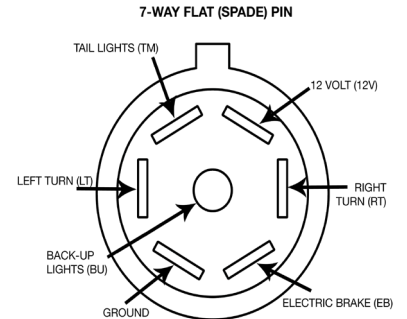

#8028

7-WAY FLAT (SPADE) PIN TOWING MAINTENANCE KIT

Test, Clean and Restore Male and Female
7-Way Flat (Spade) Pin Connectors and Terminals

Features and Benefits

- Quickly tests, cleans and repairs truck and trailer connectors
- Extends harness life
- Great preventative maintenance tool
- Promotes safety and reduces road hazards
- Connector cleaner can be used as a pin-wear gauge