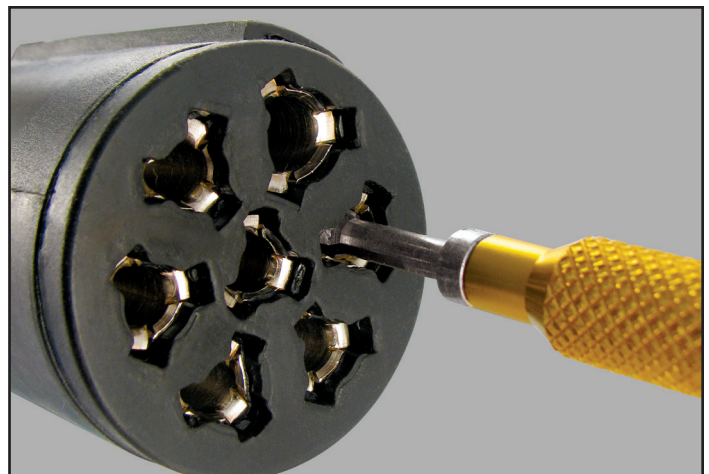

# 7-WAY ROUND PIN TERMINAL CHASER™ SET

## For Commercial Truck and Trailer Connectors

Clean and resize male/female SAE J560 7-way round pin tractor-trailer connectors while thoroughly removing corrosion, which, if left untreated, can lead to poor electrical connections. This multi-patented tool also doubles as a pin/socket wear gauge and tests whether the connection needs to be resized or replaced.

### Features and Benefits

- For male and female 7-way round pin truck/trailer connections
- Maintains continuity and prevents circuit failure
- Quickly and precisely cuts away corrosion
- Enhances electrical contact points and extends harness life
- Use as a pin-wear gauge
- Male and female terminal cleaners included

**MULTIPLE  
PATENTS ISSUED**

**Clean/Resize Male Connectors**

**Clean/Resize Female Connectors**