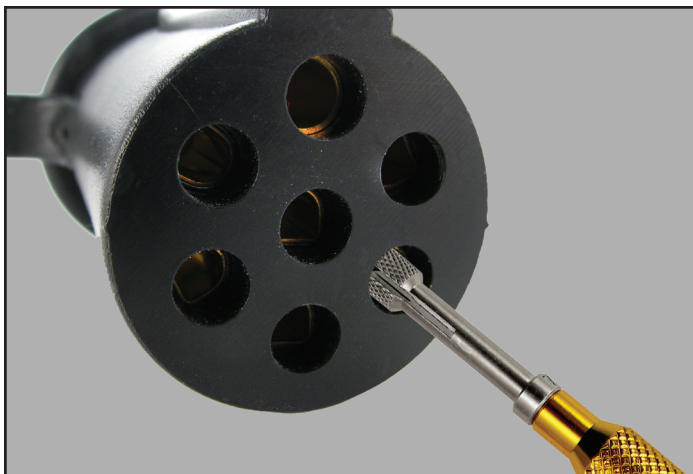

Clean/Resize Male Connectors