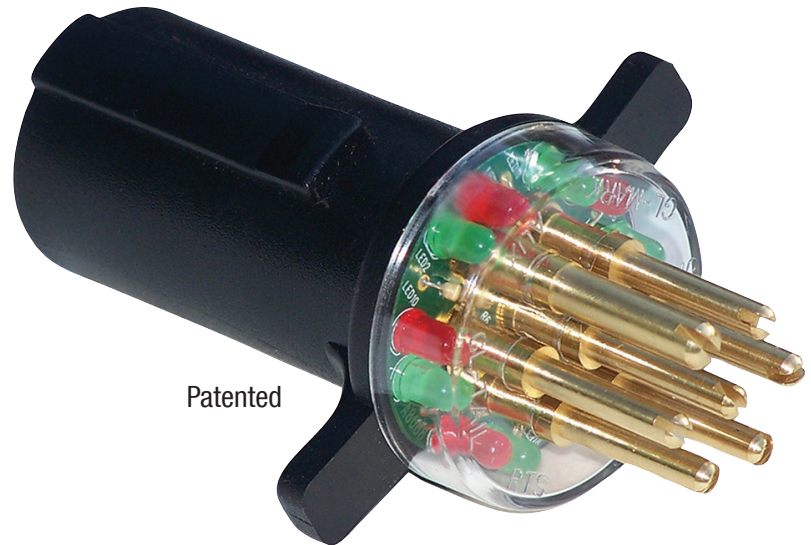

# 7-WAY ROUND PIN TRACTOR TRAILER CIRCUIT CHASER®

## Test Towing Circuits at the Back of the Truck

The 7-Way Round Pin Tractor Trailer Circuit Chaser® allows "one-man testing" for male and female 7-way round pin tractor trailer plugs. The Circuit Chaser® is a great way to test your trailer circuits at the 7-way socket, including left and right turn signals, hazard lights, brake lights, clearance, tail tags, or ABS circuits. It can also test 7-way cables.

### Features and Benefits

- Plugs into vehicle-side socket
- LEDs indicate that each circuit is working
- Allows bypassing of troubled circuitry while on the road
- Winged grip for easy installation and removal
- Weatherproof

### Includes

- Packaged with an extra brass jumper

Patented

Specifications	
Works On:	SAE J560 connections
Pin Material:	Brass
Dimensions:	4.75" L x 3" W x 2" H