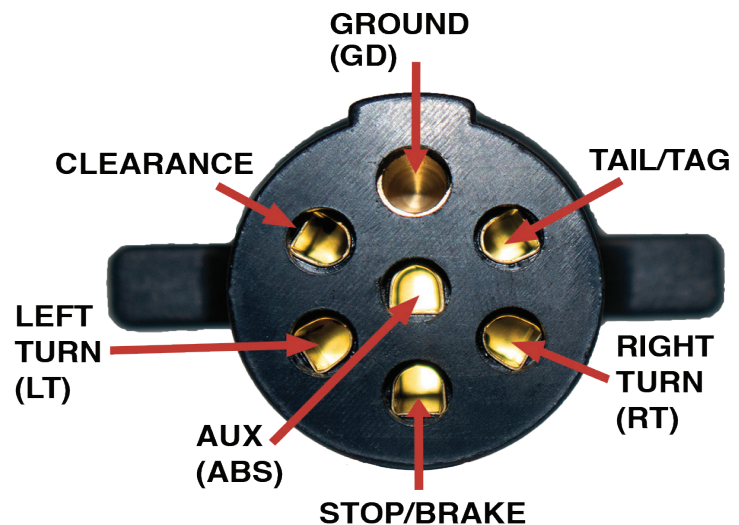

## Test Towing Circuits at the Back of the Truck

The 7-Way Round Pin Tractor Trailer Circuit Chaser® allows "one-man testing" for male and female 7-way round pin tractor trailer plugs. The Circuit Chaser® is a great way to test your trailer circuits at the 7-way socket, including left and right turn signals, hazard lights, brake lights, clearance, tail tags, or ABS circuits. It can also test 7-way cables.

### Features and Benefits

- Plugs into vehicle-side socket
- LEDs indicate that each circuit is working
- Allows bypassing of troubled circuitry while on the road
- Winged grip for easy installation and removal
- Weatherproof

### Includes

- Packaged with an extra brass jumper

Patented

Specifications	
Works On:	SAE J560 connections
Pin Material:	Brass
Dimensions:	4.75" L x 3" W x 2" H

### Also Available:

#8029 7-ROUND PIN TOWING MAINTENANCE KIT

Includes: 7-Way Round Pin Tractor Trailer Circuit Chaser® (#7865L) • 7-Way Round Pin Connector Cleaners (#8024) • 2 ml Contact Cleaner (#8030)